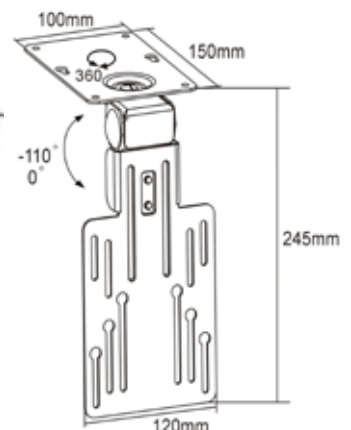

Max. hole pattern 420mm wide and 410mm high
Max. VESA: 400 x 400

LPF348 Colour: black

Max. hole pattern 820mm wide and 410mm high
Max. VESA 800 x 400

LPF344

LED TV Bracket

Flexible mounting options with integrated spirit level, cable connection aid prop and locks
Mounts 14.5mm from the wall

Space saving design for kitchens, caravans etc.
Simply swing down and swivel for best view
Strong adjustable clamp holds tv firmly

LCDUCM Colour: black

VESA 75 x 75

VESA 50 x 50

VESA 100 x 100

10-23" 8 Kg

Our broad range of brackets includes solutions to most television mounting problems.