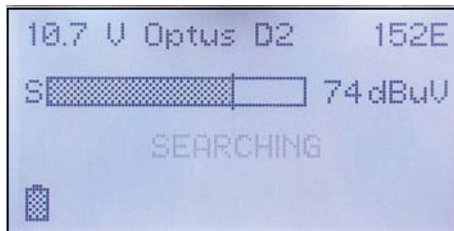

Simple PASSED indicator and quality measurement displayed.

DiSEqC menu for switching