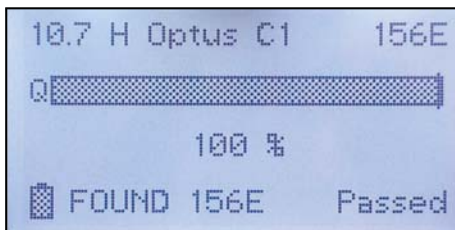

Simple PASSED indicator and quality measurement displayed.

DiSEqC menu for switching