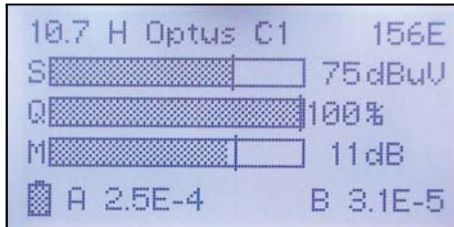

**Laceys.tv**  
TM

Digital signal quality & measurements are automatically displayed when the appropriate satellite is detected.