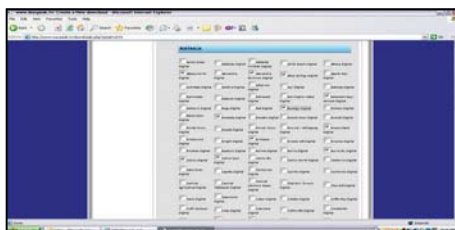

## Features;

Simple mode detection can be selected from the menu with audible tone

- Graphical LCD display, backlit.
- Measures from 30 to 100 dB  $\mu$ V.
- Battery runtime exceeds 4 hours.
- Signal Quality also displayed in %.
- True MER or SNR displayed in dB.
- RF Level displays in dBm or dB $\mu$ V.
- Operates at Ku, C, L or Ka bands.
- Field replaceable input F-connector.
- Integrated rechargeable NiMH battery.
- Audible Sounder indicates level / quality.
- Stores parameters for up to 70 transponders.
- Charges from wall or car adaptors (included).
- Pre and Post-Viterbi BER displayed in numerical values.
- DiSEqC switch, 22K tone commands.
- Settings, Firmware and Menu Language are upgradeable via USB 2.0
- RF Signal Level, Bit Error Ratio and Modulation Error Ratio display together.
- Attractive shape, measures 200 x 75 x 56 mm and weighs less than 800 grams.
- Soft field bag for protection included.

SAM only locks on the correct satellite, eliminating incorrect detection.

Simple PASSED indicator and quality measurement displayed.

DiSEqC menu for switching

Web based satellite transponder plans available to upload