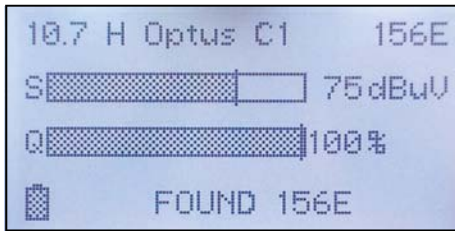

Simple mode detection can be selected from the menu with audible tone

- Graphical LCD display, backlit.
- Measures from 30 to 100 dB μ V.
- Battery runtime exceeds 4 hours.
- Signal Quality also displayed in %.
- True MER or SNR displayed in dB.
- RF Level displays in dBm or dB μ V.
- Operates at Ku, C, L or Ka bands.
- Field replaceable input F-connector.
- Integrated rechargeable NiMH battery.
- Audible Sounder indicates level / quality.
- Stores parameters for up to 70 transponders.
- Charges from wall or car adaptors (included).
- Pre and Post-Viterbi BER displayed in numerical values.
- DiSEqC switch, 22K tone commands.
- Settings, Firmware and Menu Language are upgradeable via USB 2.0
- RF Signal Level, Bit Error Ratio and Modulation Error Ratio display together.
- Attractive shape, measures 200 x 75 x 56 mm and weighs less than 800 grams.
- Soft field bag for protection included.

SAM only locks on the correct satellite, eliminating incorrect detection.