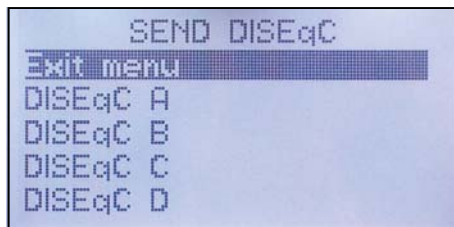

## Features;

Simple mode detection can be selected from the menu with audible tone

- Graphical LCD display, backlit.
- Measures from 30 to 100 dB  $\mu$ V.
- Battery runtime exceeds 4 hours.
- Signal Quality also displayed in %.
- True MER or SNR displayed in dB.
- RF Level displays in dBm or dB $\mu$ V.
- Operates at Ku, C, L or Ka bands.
- Field replaceable input F-connector.
- Integrated rechargeable NiMH battery.
- Audible Sounder indicates level / quality.
- Stores parameters for up to 70 transponders.
- Charges from wall or car adaptors (included).
- Pre and Post-Viterbi BER displayed in numerical values.
- DiSEqC switch, 22K tone commands.
- Settings, Firmware and Menu Language are upgradeable via USB 2.0
- RF Signal Level, Bit Error Ratio and Modulation Error Ratio display together.
- Attractive shape, measures 200 x 75 x 56 mm and weighs less than 800 grams.
- Soft field bag for protection included.

SAM only locks on the correct satellite, eliminating incorrect detection.

Simple PASSED indicator and quality measurement displayed.

DiSEqC menu for switching

Web based satellite transponder plans available to upload