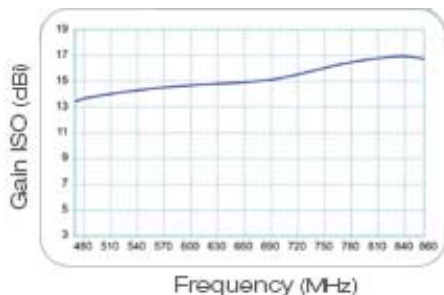

APRIL MONTHLY SPECIAL

SIGMA6

A new range of terrestrial antennas unique in performance & design, Fracarro Sigma is perfect for the reception of Digital Terrestrial & Freeview television signals.

Patented loop directors & dipole, with double size corner reflectors deliver high directivity with an almost total absence of side-lobes - excellent for reducing reflections.

Sigma antennas feature pre-assembled elements, mast clamp & reflectors enabling tool free installation. F connector & a unique weather boot come as standard.

Item Code	SIGMA 6HD 213201	
Elements	No.	6
Band		UHF
Channels		28 - 69
Bandwidth	MHz	470 - 862
Maximum gain	dBi	17
Front-to-back ratio	dB	32
Return loss	dB	-18
Beamwidth (-3dB)	°	± 18
Wind load at 120Km/h (720N/m ²)	Kg (N)	23 (225.4)
Connector	type	F
Impedance	Ohm	75
Maximum Mast Ø	mm	60
Dimensions (L x W)	cm	92 x 63