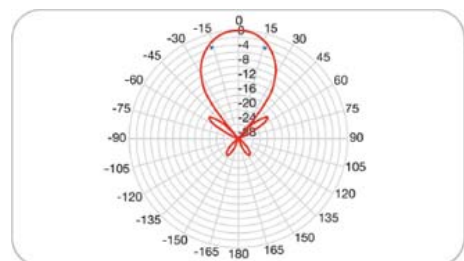

APRIL MONTHLY SPECIAL

SIGMA6

A new range of terrestrial antennas unique in performance & design, Fracarro Sigma is perfect for the reception of Digital Terrestrial & Freeview television signals.

Patented loop directors & dipole, with double size corner reflectors deliver high directivity with an almost total absence of side-lobes - excellent for reducing reflections.

Sigma antennas feature pre-assembled elements, mast clamp & reflectors enabling tool free installation. F connector & a unique weather boot come as standard.

Item Code	SIGMA 6HD 213201	
Elements	No.	6
Band		UHF
Channels		28 - 69
Bandwidth	MHz	470 - 862
Maximum gain	dBi	17
Front-to-back ratio	dB	32
Return loss	dB	-18
Beamwidth (-3dB)	°	± 18
Wind load at 120Km/h (720N/m ²)	Kg (N)	23 (225.4)
Connector	type	F
Impedance	Ohm	75
Maximum Mast Ø	mm	60
Dimensions (L x W)	cm	92 x 63