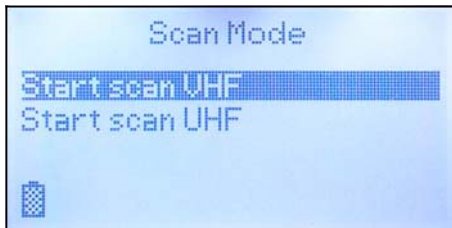

Automatic scanning in both VHF & UHF looking for active channels.

Signal level measurement for Analogue signals.