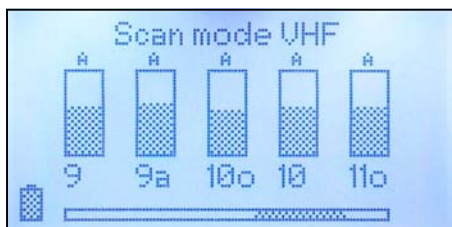

Laceys.tv
TM

TAM

Features;

- Graphical LCD display, backlit.
- Measures from 30 to 100 dB μ V.
- Battery runtime exceeds 4 hours.
- Signal Quality also displayed in %.
- True MER or SNR displayed in dB.
- RF Level displays in dBm or dB μ V.
- Tunes all VHF and UHF TV Bands.
- Field replaceable input F-connector.
- Integrated rechargeable NiMH battery.
- Audible Sounder indicates level / quality.
- Stores parameters for up to 70 transmitters.
- Charges from wall or car adaptors (included).
- Pre and Post-Viterbi BER displayed in numerical values.
- Automatic 5V DC for Active Antenna or amplifier to Input.
- Settings, Firmware and Menu Language are upgradeable via USB 2.0
- RF Signal Level, Bit Error Ratio and Modulation Error Ratio display together.
- Attractive shape, measures 200 x 75 x 56 mm and weighs less than 400 grams.
- Soft field bag for protection included.

Signal level measurement for Analogue signals.

Scan mode complete allowing for signal comparisons on all channels.

By automatically deleting unwanted channels, only the necessary signals are displayed for comparison.