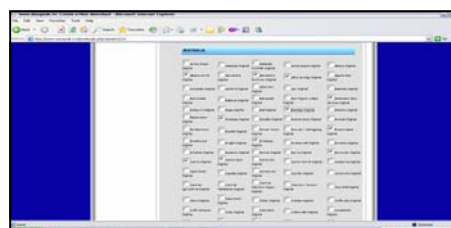

Laceys.tv

42 Brunel Rd, Seaford VIC 3198
email: info@laceys.tv web: www.laceys.tv
Ph: +61 3 9776 9222 Fax: +61 3 9776 9766
Branches in Sydney, Ulverstone,
Coffs Harbour and Brisbane.