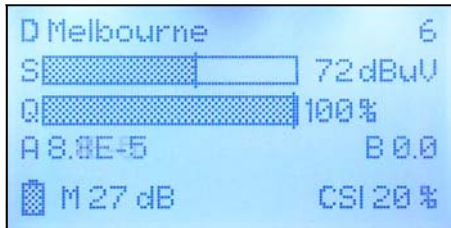

Automatic scanning in both VHF & UHF looking for active channels.

Signal level measurement for Analogue signals.