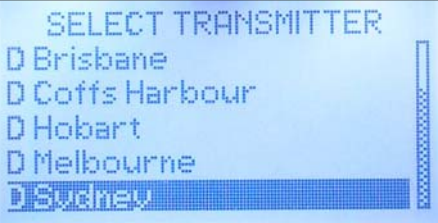

Laceys.tv
TM

TAM

Features;

- Graphical LCD display, backlit.
- Measures from 30 to 100 dB μ V.
- Battery runtime exceeds 4 hours.
- Signal Quality also displayed in %.
- True MER or SNR displayed in dB.
- RF Level displays in dBm or dB μ V.
- Tunes all VHF and UHF TV Bands.
- Field replaceable input F-connector.
- Integrated rechargeable NiMH battery.
- Audible Sounder indicates level / quality.
- Stores parameters for up to 70 transmitters.
- Charges from wall or car adaptors (included).
- Pre and Post-Viterbi BER displayed in numerical values.
- Automatic 5V DC for Active Antenna or amplifier to Input.
- Settings, Firmware and Menu Language are upgradeable via USB 2.0
- RF Signal Level, Bit Error Ratio and Modulation Error Ratio display together.
- Attractive shape, measures 200 x 75 x 56 mm and weighs less than 400 grams.
- Soft field bag for protection included.