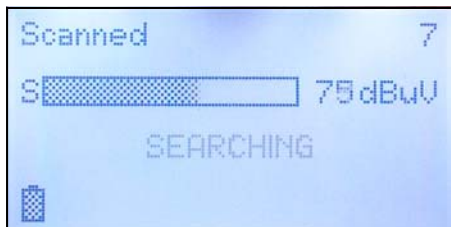

Scan mode complete allowing for signal comparisons on all channels.

By automatically deleting unwanted channels, only the necessary signals are displayed for comparison.