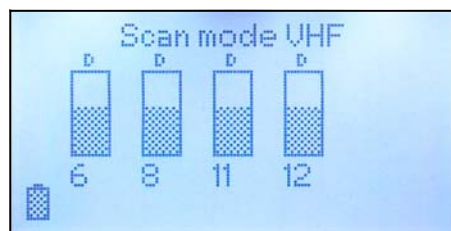

Laceys.tv
TM

TAM

Features;

- Graphical LCD display, backlit.
- Measures from 30 to 100 dB μ V.
- Battery runtime exceeds 4 hours.
- Signal Quality also displayed in %.
- True MER or SNR displayed in dB.
- RF Level displays in dBm or dB μ V.
- Tunes all VHF and UHF TV Bands.
- Field replaceable input F-connector.
- Integrated rechargeable NiMH battery.
- Audible Sounder indicates level / quality.
- Stores parameters for up to 70 transmitters.
- Charges from wall or car adaptors (included).
- Pre and Post-Viterbi BER displayed in numerical values.
- Automatic 5V DC for Active Antenna or amplifier to Input.
- Settings, Firmware and Menu Language are upgradeable via USB 2.0
- RF Signal Level, Bit Error Ratio and Modulation Error Ratio display together.
- Attractive shape, measures 200 x 75 x 56 mm and weighs less than 400 grams.
- Soft field bag for protection included.

Up to 70 Digital transmitters are downloadable from the internet, allowing for simple Recall.

Digital signal quality & measurement are automatically displayed when a channel is detected.

Automatic scanning in both VHF & UHF looking for active channels.

Signal level measurement for Analogue signals.

Scan mode complete allowing for signal comparisons on all channels.

By automatically deleting unwanted channels, only the necessary signals are displayed for comparison.